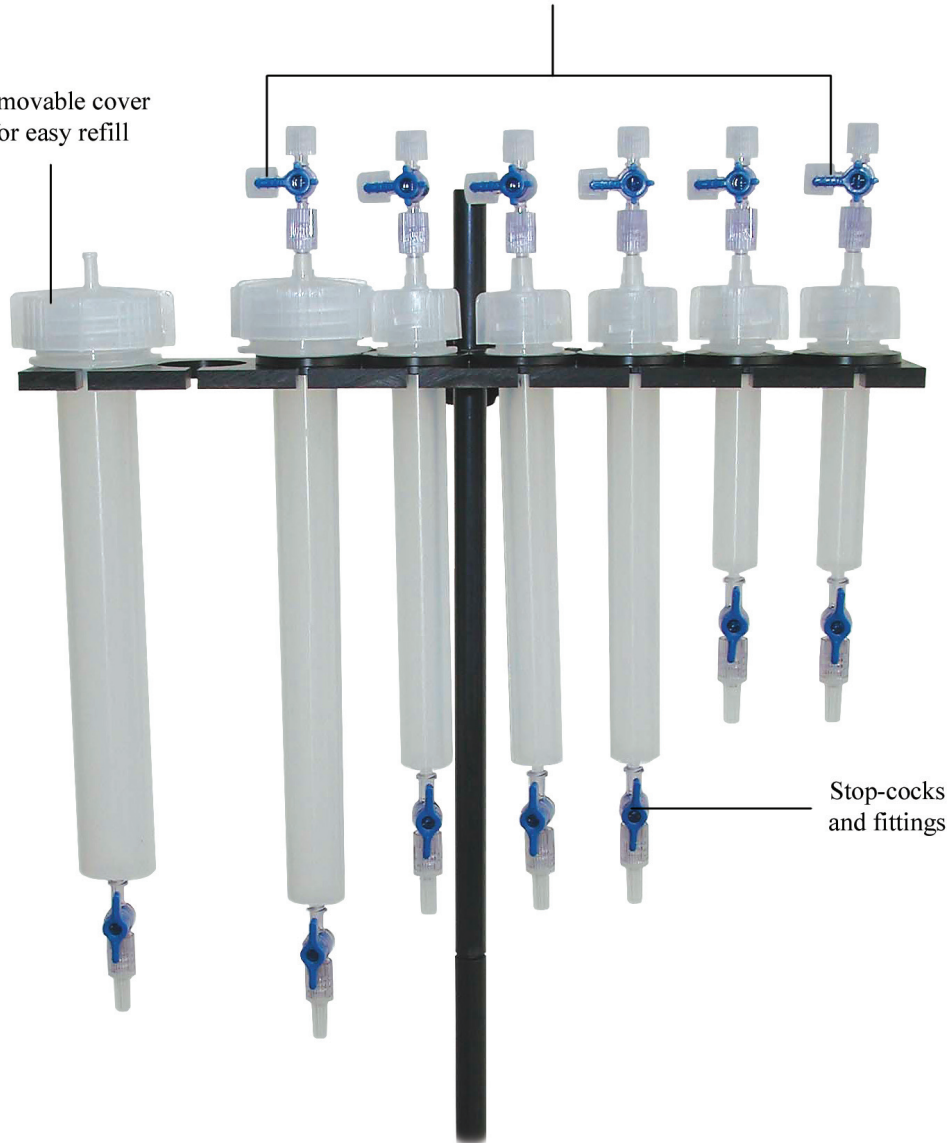

Pressurized Cylinders, PC

3-way valves to connect to a pressure source,
to gas mixture, or to refill solutions

Removable cover
for easy refill

Stop-cocks
and fittings